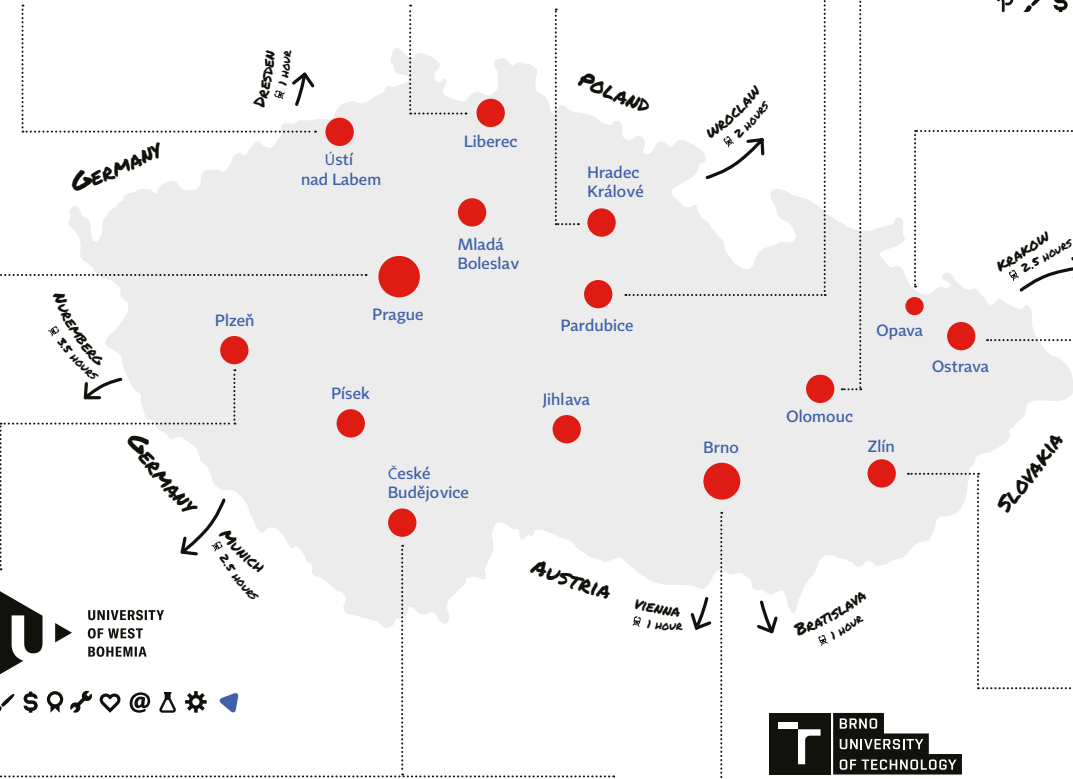

UNIVERSITY OF CHEMISTRY AND TECHNOLOGY PRAGUE

JAN EVANGELISTA PURKYNĚ UNIVERSITY IN ÚSTÍ NAD LABEM

TECHNICAL UNIVERSITY OF LIBEREC

University of Hradec Králové

UNIVERSITY OF PARDUBICE

Palacký University Olomouc

SILESIA UNIVERSITY IN OPAVA

UNIVERSITY OF OSTRAVA

VSB TECHNICAL UNIVERSITY OF OSTRAVA

Tomas Bata University in Zlín

BRNO UNIVERSITY OF TECHNOLOGY

MASARYK UNIVERSITY

Mendel University in Brno

FIELDS OF STUDY

- Agriculture, forestry, fisheries and veterinary
- Arts and humanities
- Business, administration and law
- Education and teacher training
- Engineering, manufacturing, architecture and construction
- Health and welfare
- Information and communication technologies
- Natural sciences, mathematics and statistics
- Services
- Social sciences, journalism and information

Public and state higher education institutions Private higher education institutions