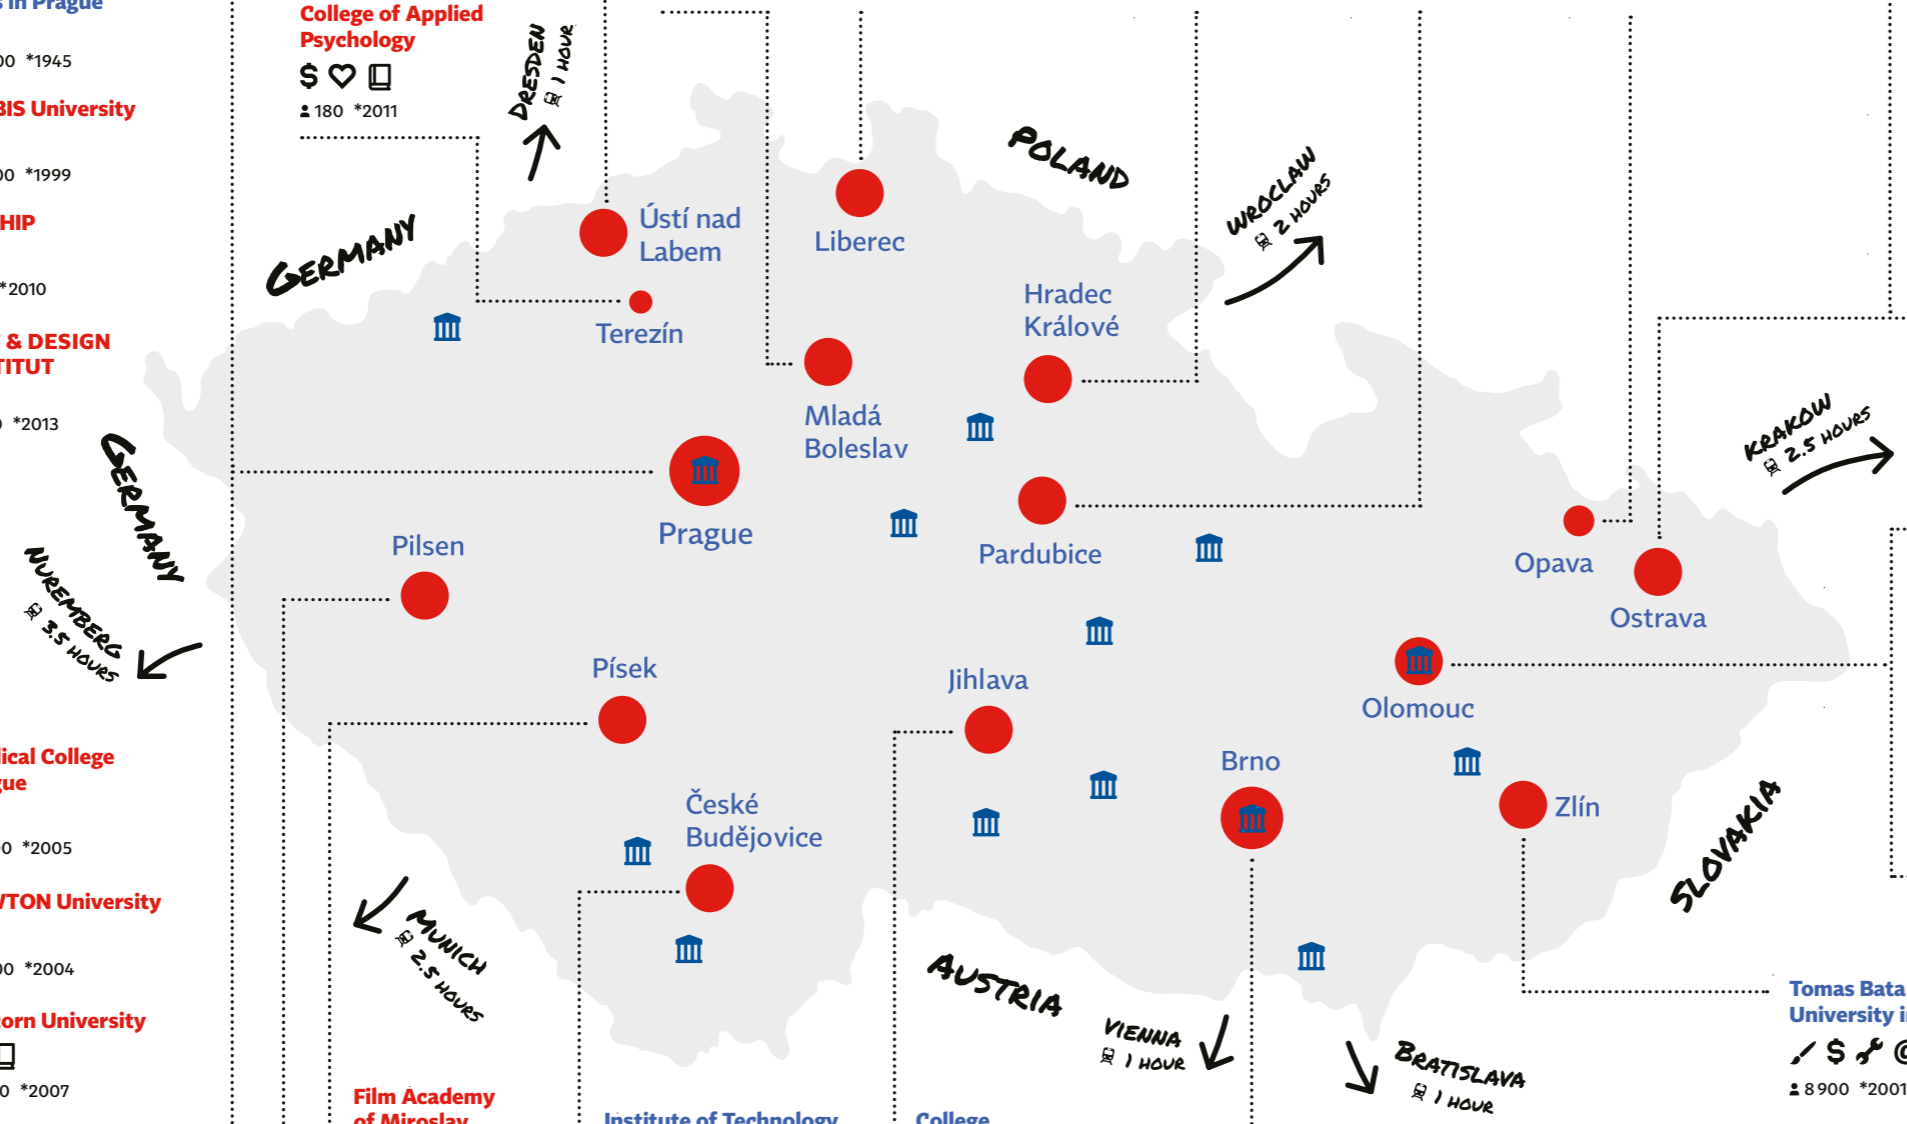

University of Ostrava
± 9500 *1991

VSB - Technical University of Ostrava
± 12700 *1849

European Research University
± 50 *1999

Moravian Business College Olomouc
± 460 *2005

Palacký University Olomouc
± 22800 *1573

Tomas Bata University in Zlín
± 8900 *2001

Brno University of Technology
± 17500 *1899

Mendel University in Brno
± 9200 *1919

Janáček Academy of Performing Arts
± 700 *1947

University of Veterinary Sciences Brno
± 2300 *1918

Masaryk University
± 33500 *1919

University of Defence
± 1900 *2004

Public and state higher education institutions

Private higher education institutions

Czech universities part of the European University Alliances

Fields of study

1. 🌿 Agriculture, forestry, fisheries and veterinary
   - 🔧 Arts and humanities
   - $ Business, administration and law
   - 🏠 Education and teacher training
   - 🔧 Engineering, manufacturing, architecture and construction
   - 🏠 Health and welfare
   - @ Information and communication technologies
   - 🏠 Natural sciences, mathematics and statistics
   - ⚙️ Services
   - 🏠 Social sciences, journalism and information
2. ± number of students
   * year of foundation

Monuments entered in the UNESCO World Cultural and Natural Heritage List